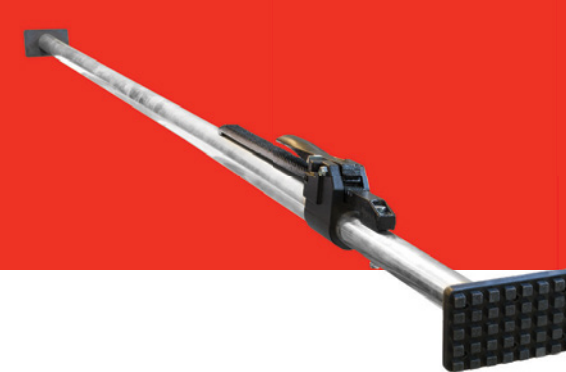

MILE AFTER MILE WITH TRP®

LONG LIVE YOUR TRUCK & TRAILER

MAY 2024

TRP® POLYURETHANE REPLACEMENT PARTS

$28.50
EACH

WITH TRP® PERFORMANCE MEMBERSHIP
($30.50 WITHOUT)
POLY EXHAUST MOUNT BUSHING KIT
PART #PLY136004
VALID FOR 10 REDEMPTIONS
COUPON CODE : M24MAY6228

TRP® CARGO SAFETY BARS

$36.31
EACH

RATCHETING CARGO SAFETY BAR, STEEL, ADJUSTS FROM 90"-105", 24 PIECES
PART #CS10085-24

TRP | 30

TRP® PARTS SUPPORT ALL MAKES OF TRUCKS, TRAILERS AND BUSES
VISIT CAN.TRPPARTS.COM FOR MORE INFORMATION

TRP® ALL-MAKES HOODS

High quality reinforced fiberglass
Pre-drilled holes for mounting and accessories
White sandable gelcoat finish
PB 357 378 SFA, 97 & up W/GRL assy
AMHPB004-C
$5,565.95
each
KW W900L, 02 & up
AMHKW009-C
$5,035.95
each

With $130 Preferred Coupon M24MAY6235

TRP® CAB AIR FILTERS

Black-framed and chrome-framed options available
No-drill attachment with reusable push-pull fasteners and screws
Durable material for truck washing
Fits Peterbilt and Kenworth models T680, T880, 579 & 567, 2012 and up exterior pre-filter
CF19013
$34.95
each
Fits 1997+; Century Class Columbia & Coronado, Cascadia (2008+)
CF19500
$29.95
each

TRP® EXPANSION VALVES

Replaces OE 540446BSM
EA15000
$69.95
each
Expansion valve
EA14500
$85.95
each

TRP® CONVENTIONAL WIPER BLADES

All steel frame fits 9x3 hook, pin and bayonet wiper arms
100% Natural rubber, graphite coated, compression molded for each length
18" Conventional metal wiper blade
WC18-10
$8.95
each

TRP® LED WORK LAMPS

Epoxy-encapsulated electronics for increased environmental protection
Stainless steel mounting hardware
Aluminum housing
3 LED work lamp, flood beam, 600 lumen, 12-36V
WL0020
$48.95
each
8 LED work lamp, flood beam, 1600 lumen, 9-36V
WL0060
$91.95
each

TRP® AIR DISC BRAKE PADS

Superior pad to steel attachment
Full hardware kit included with every set
FMVSS 121 certified / ECE R90 approved
High braking performance
Air disc brake pad, on highway
AD1369HW
$140.95
each
Air disc brake pad, severe duty
AD1369SD
$138.95
each

TRP® AIR DISC BRAKE ROTORS

High braking performance
Outstanding wear
ECE R90 Certified, which surpasses FMVSS 121
Air disc rotor, splined flat
ADR1020
$313.95
each
Air disc rotor, 150 mm, iron hub, u shape
ADR1030
$347.95
each

TRP® TIE ROD ENDS

Complete steel bearing design for an extended life
Polyurethane grease boot sealed with metal rings to prevent contaminants from entering to prolonged life
Optimal working load distribution between the sphere and the complete steel bearing
Tie rod end, RH, 1.50"
TRE11987
$52.95
each
Tie rod end, LH, 1.50"
TRE11988
$52.95
each

TRP® SHD A/C COMPRESSORS

More than twice the clutch life (rated at 2,000,000 cycles)
Advanced oil circulation for shaft bearing and shaft seal
Stainless Steel reed valves to prevent corrosion
Compressor SHD A/C R134A PV6 Belt VER
LF4376
$311.95
each
Compressor SHD A/C R134A PV6 Belt HOR
LF4377
$275.95
each

With $13 Preferred Coupon M24APRAUG6386

TRP® WINDOW REGULATORS

Easy to install
Power regulators with motor
Packaged and sold individually
Electric window regulator with motor, LH Peterbilt
WNR021000-L
$170.95
each
Electric window regulator with motor, LH Kenworth
WNR011000-L
$183.95
each

DOT / CVI INSPECTION