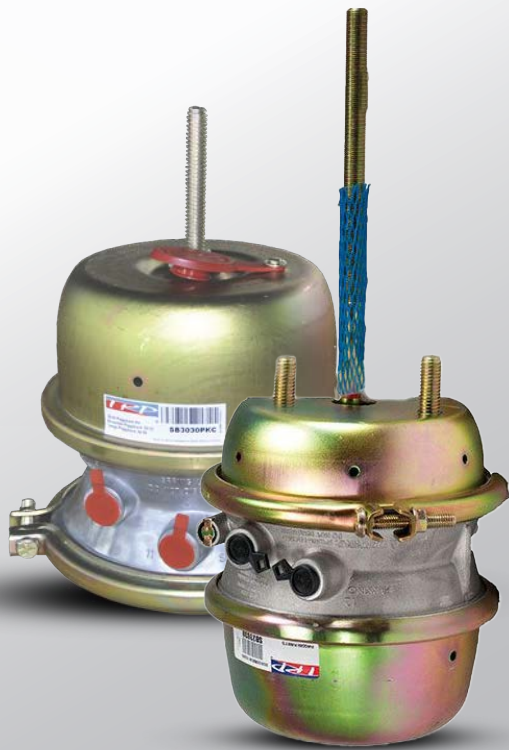

SHIFT INTO SAVINGS WITH EATON.

EATON CLUTCHES

Easy Pedal Clutches

2050 lb Torque

MODEL #: 308925-25

\$1179⁹⁵*
each

1860 lb Torque

MODEL #: 308925-25

[more.brandt.ca](https://www.more.brandt.ca)

Sale ends April 30, 2024

DON'T BRAKE THE BANK. DRIVE SAFE WITH TRP.

TRP BRAKE CHAMBERS

Brake Chambers

Piggyback Kit 30/30 Caged
MODEL #: SB3030PKC **\$41⁹⁵*** each

Piggyback Kit 3030 Caged Long
MODEL #: SB3030PKL **\$47⁹⁵*** each

Chamber 30/30 Combo with Clevis
MODEL #: SB3030CC **\$44⁹⁵*** each

Chamber 30/30 Combo Long Stroke
MODEL #: SB3030CL **\$56⁹⁵*** each

Chamber 30/30 Intraxx 365M
MODEL #: SB3030CH **\$44⁹⁵*** each

- Superior power spring technology
- High quality rubber diaphragm
- Backed by a full 3-year warranty for on highway applications

***With \$10 preferred loyalty coupon code: Y245634**

SALE STARTS: 2024/04/01 / SALE ENDS: 2024/04/30