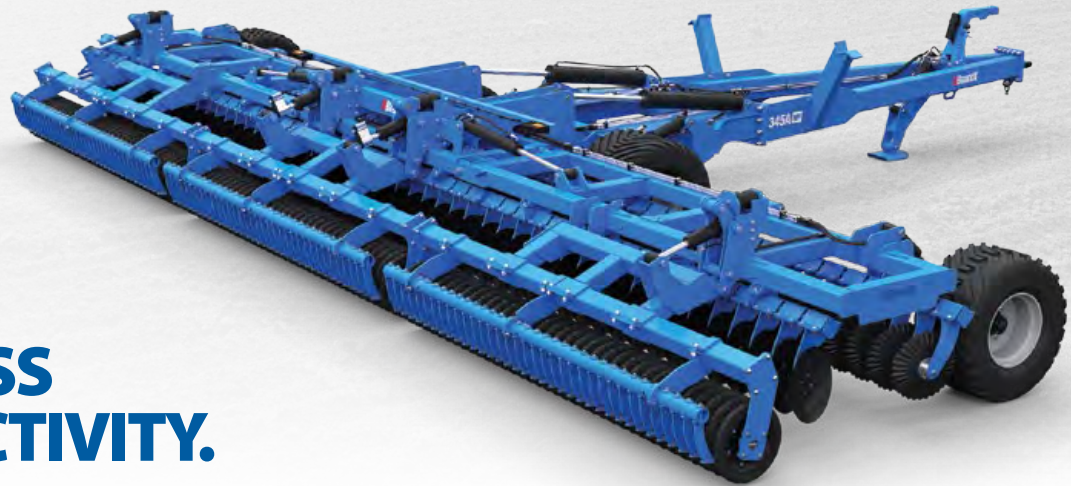

ONE-PASS PRODUCTIVITY.

Get the best residue management and seedbed preparation in fewer passes with the new Brandt High-Speed Disc.

More Speed

Spend less time in the field with operating speeds of 10 to 14 mph, and our easy-to-use wing down-pressure system.

More Uptime

Purpose-built components with a robotically welded frame and greaseless bearings ensure near-zero maintenance for more uptime and durability.

More Options

Choose from seven unit sizes and a variety of discs and rollers that are perfectly suited to your field, conditions, and desired finish.

brandt.ca | 1-866-427-2638

Rake in the Deals.

Get deals on John Deere riding mowers, compact utility tractors, and gators, and get **Brandt's support for life!**

1023E + Loader

Low Monthly Payment options available
0% for 84 months or cash bonuses available

X739 + Front Snow Blade or Blower

0% financing for 48 months.